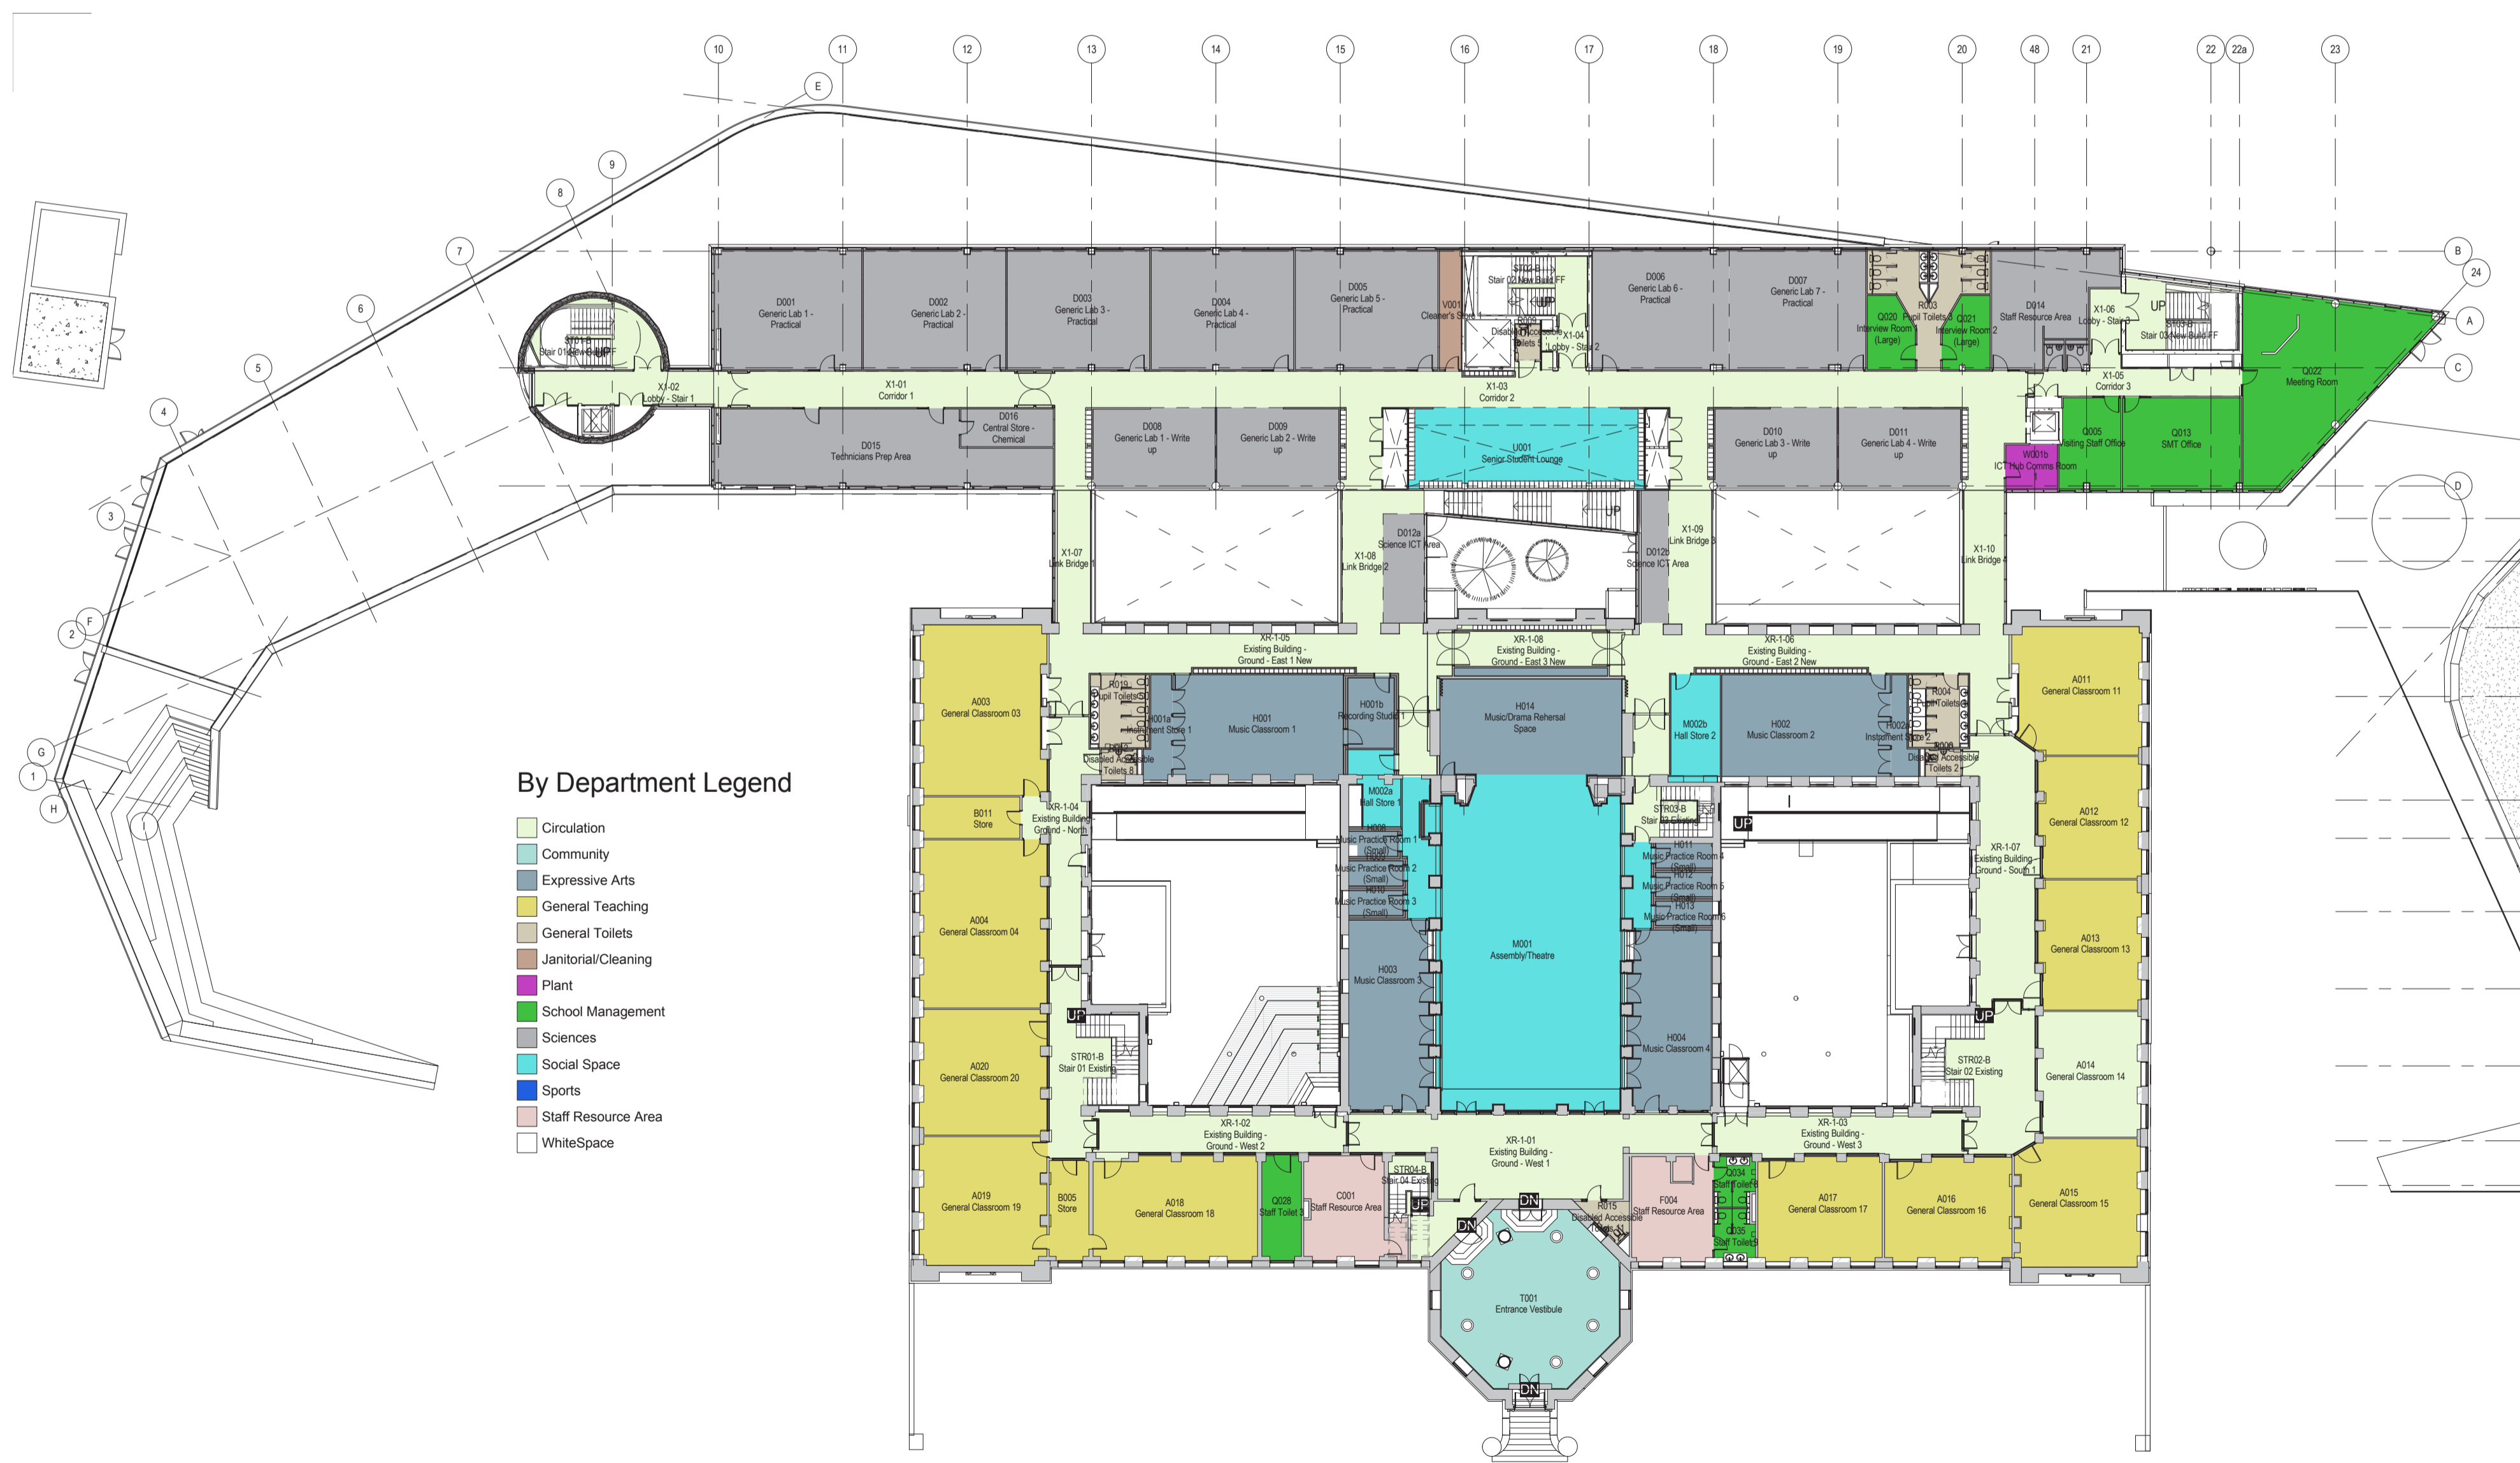

Level +01 Axonometric

Level +01 plan

Roof plan extract

Marr College

BDP.

SCOTTISH FUTURES TRUST

hub South West Scotland

AYRSHIRE COUNCIL